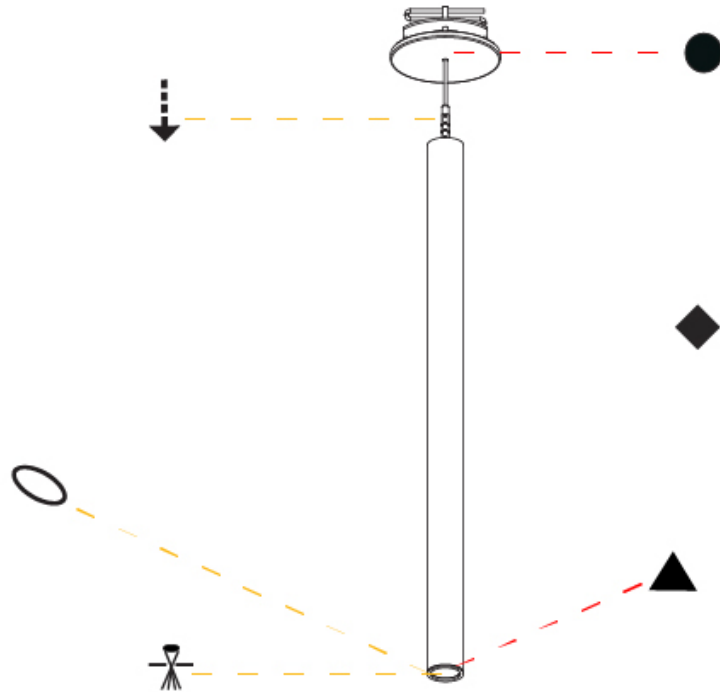

HANGOVER PLUG SHINE MONOPOINT RECESSED CANOPY SUSPENSION

A30844-

PROJECT
TYPE
SPECIFIER
QUANTITY
DATE

A