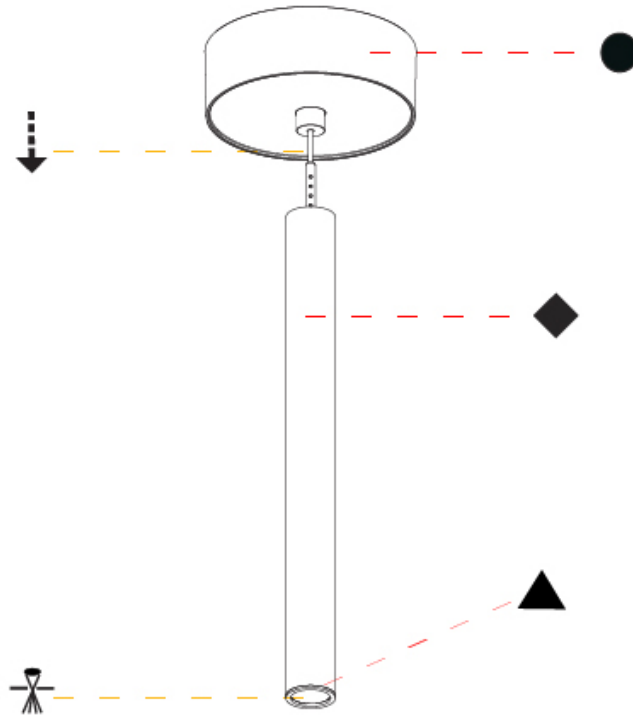

Shape: Cylinder
 Diameter (mm): 28
 Diameter (in): 1 1/8
 Height (mm): 300
 Height (in): 11 13/16
 Max. Overall Height (mm): 2300
 Max. Overall Height (in): 90 7/16
 Light Distribution: Downlight
 Weight (kg): 0.63
 Weight (lbs): 1.39
 Diffuser: Shine Ring - Opal / Yellow / Orange / Red / Blue / Green
 Fixture Finish: SSR / BKV / CWI / CRY / HAB / UFT / ITA / RUA / FTG / MYG / LOD / PUS / FRO / FUP / KIA / POP / BLS / SPG / MEY / GOH / GUM / CHC / COM / ABZ / JAG / OBR / MOS / ROR
 Fixture Material: Aluminum
 Cable Details: 2000mm or 4000mm Black Cable

OPTICAL

Optic°: 24 / 32 / 58

RATINGS AND CERTIFICATIONS

Certified By: Certified for North American Standards
 IP rating: IP20

HANGOVER PLUG SHINE MONOPOINT SURFACE CANOPY SUSPENSION

A30848-

PROJECT
TYPE
SPECIFIER
QUANTITY
DATE