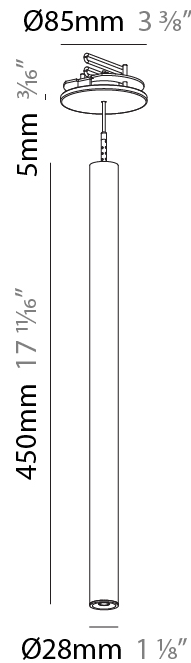

ELECTRICAL

Lamp Type: LED (Zhaga Standard)
Input Wattage (W): 6.4
Total Output Wattage (W): 6
Dimming: Tri-Mode (Non-Dimming and Phase Dimming (120Vac only) and 0-10V Dimming)
Driver Included: Yes
Driver Location: External
Driver Type: Constant Current - Universal
Driver Class: Class 2
Housing: ENCP3 w/Quick Connect
Input Voltage (V): 120 - 277
Constant Current (MA): 500

LED

Number of LEDs: 1
Color Temperature (°K): 2700 / 3000 / 3500 / 4000
Max. Delivered Lumen (lm): Max 381 / 404 / 426 / 438
Nominal Lumen (lm): 460 / 487 / 514 / 528
CRI: >90 CRI
Lamp Life (hrs): 50000

OPTICAL

Reflector°: 20 / 26 / 56

RATINGS AND CERTIFICATIONS

Certified By: CSA Certified to UL and CSA Standards

IP Rating: IP20 © 2024, T 1800-388-3382, F 416-247-9319, www.zaneen.com

Available for International specifications by adding 'INT' at the end of the existing Model #. For assistance on 'custom' specifications, contact zteam@zaneen.com. In a constant effort to supply the best product, we reserve the right to change specifications or materials without notice. The most recent specification sheets are found at zaneen.com